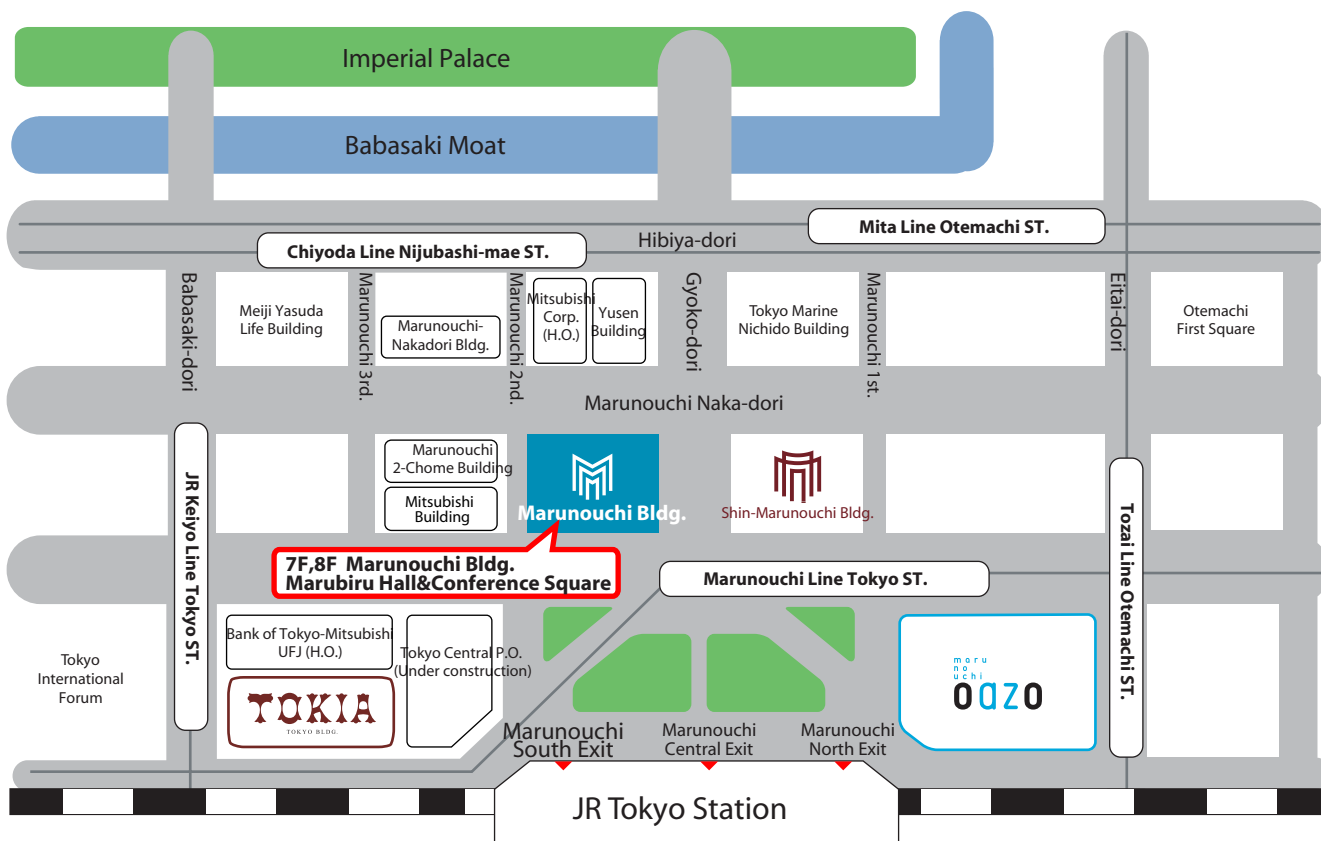

Marubiru Hall & Conference Square

Access Map

Transportation Access Guide

- JR

Tokyo Station (Marunouchi South Exit)	1-minute walk
Keiyo Line Tokyo Station: Direct access from Exit No. 7	4-minute walk
- Subway

Chiyoda Line Nijubashi Station Exit No. 5	2-minute walk
Marunouchi Line Tokyo Station via underpass	3-minute walk
Toei Mita Line Otemachi Station Exit D1	3-minute walk
Tozai Line Otemachi Station Exit B1	5-minute walk