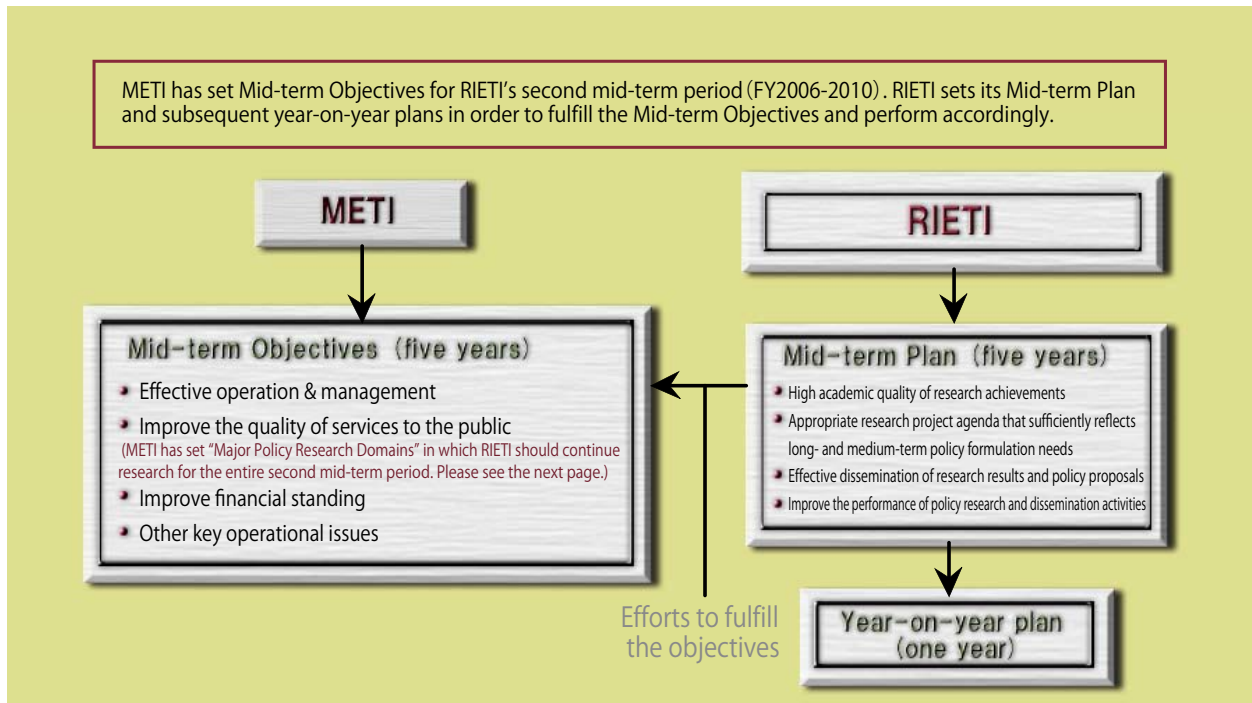

About the Second Mid-term Objectives and Plan

Major Events of FY 2006

SEPTEMBER 2006

Conclusion of "Memorandum of Understanding for Cooperation" between Development Research Center of the State Council of the People's Republic of China (DRC) and RIETI

JANUARY 2007

Launched *Research Digest*

Released 3 publications

(See page 28)

Organized 6 policy symposia

Photo: July 25, 2006  
"Determinants of Total Factor Productivity and Japan's Potential Growth: An International Perspective" (See page 30)